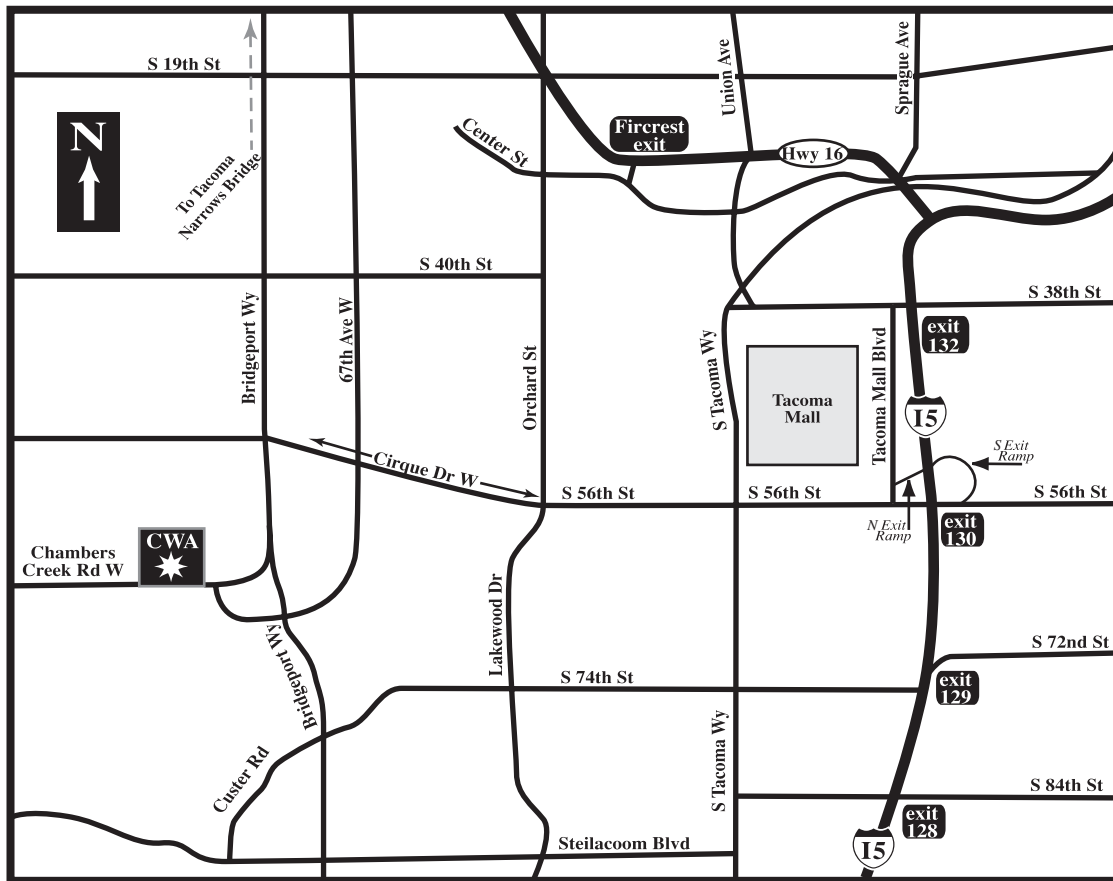

Map to Charles Wright Academy

7723 Chambers Creek Road West • Tacoma, WA 98467

Driving directions to Charles Wright Academy

- From I-5, take exit 130, 56th Street West (towards University Place)
- Follow 56th for about 3.6 miles
Note: at Orchard Street 56th changes to Cirque Drive West)
- Continue westbound on Cirque, past a roundabout.
- Turn left (south) onto Bridgeport Way
- At the second traffic light, turn right (west) onto Chambers Creek Lane West (which becomes Chambers Creek Road west)
- Follow Chambers Creek about 1/4 mile, and turn right at the school's entrance
- Turn right and follow road to the Middle School

Approximate travel time:

- From downtown Seattle, 60 minutes
- From Olympia, 30-40 minutes

Map of Charles Wright Campus