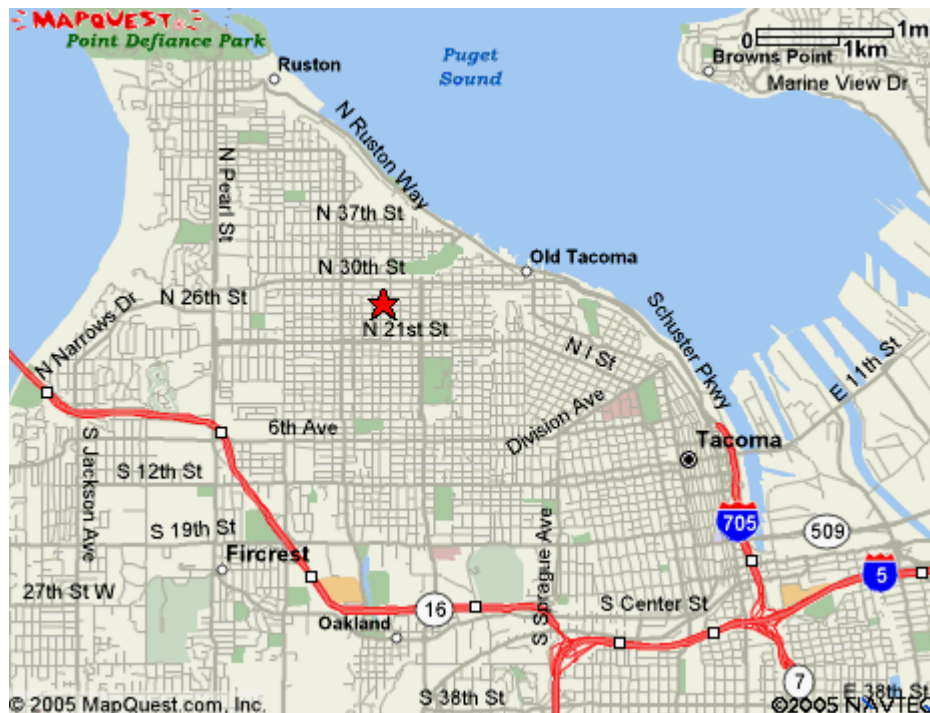

TACOMA YOUTH CHORUS

Map and Directions to
Mason United Methodist Church
2710 North Madison
Tacoma, WA 98407

From I-5 North or South:

Take the Highway 16 exit west to Bremerton/Gig Harbor
Follow Highway 16 to the Union Street exit – exit RIGHT lane
At base of exit, turn RIGHT
*Follow Union Street for about 4 miles to North 26th Street
Turn LEFT on N. 26th St. and follow it to Madison Street
Turn RIGHT and go one block. The church will be on the left.

From Highway 16 East:

Take the Union Street exit; at base of the exit, turn LEFT onto Union Street.
Follow directions from * above.

See close up view on next page.

Close up view: