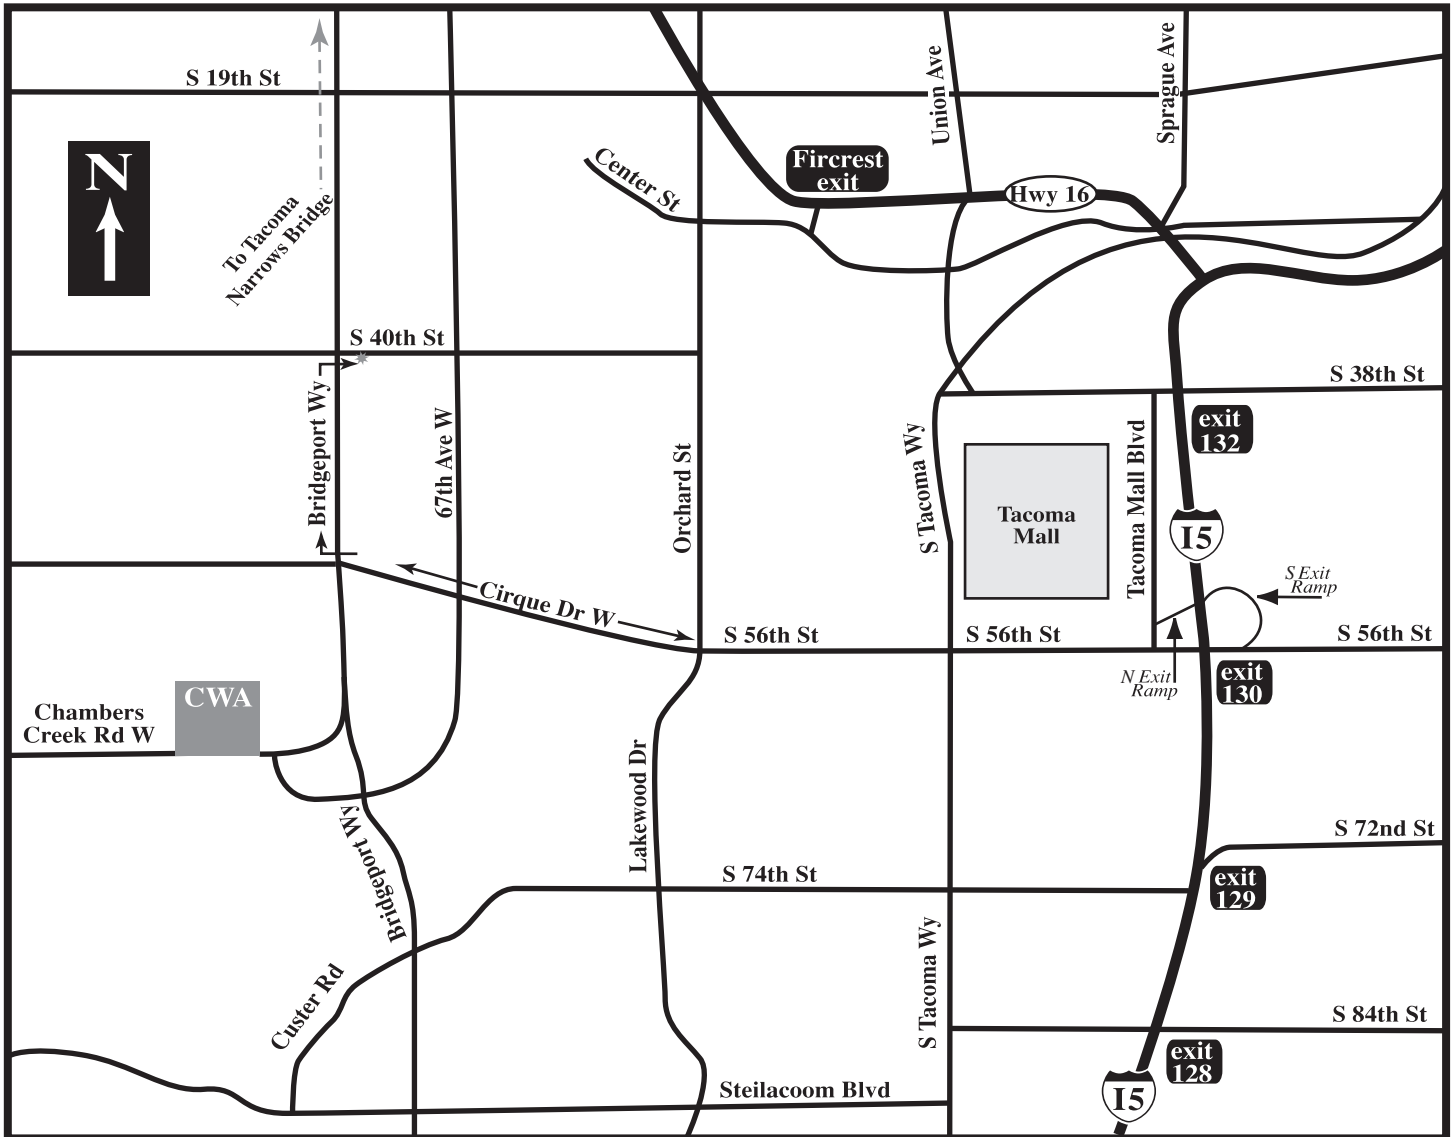

Map to Tacoma Youth Chorus Office

4009 Bridgeport Way West, Suite F • University Place, WA 98466

Phone: (253) 588-1391

Driving directions to Tacoma Youth Chorus Office

- From I-5, take exit 130, 56th Street West (towards University Place)
- Follow 56th for about 3.6 miles
Note: at Orchard Street 56th changes to Cirque Drive West)
- Continue westbound on Cirque, past a roundabout.
- Turn right (north) onto Bridgeport Way
- At the second traffic light, turn right (east) onto 40th Street
- Turn right into the fourth driveway on your right
- Suite F will be on your left (downstairs)

Approximate travel time:

- From downtown Seattle, 60 minutes
- From Olympia, 30-40 minutes